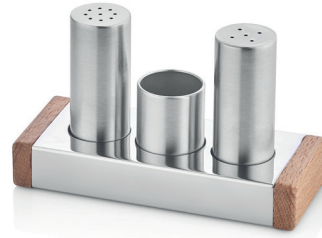

HALLEY SET

A62430 (Mat / Satin) - 5 x 12 x 2 cm