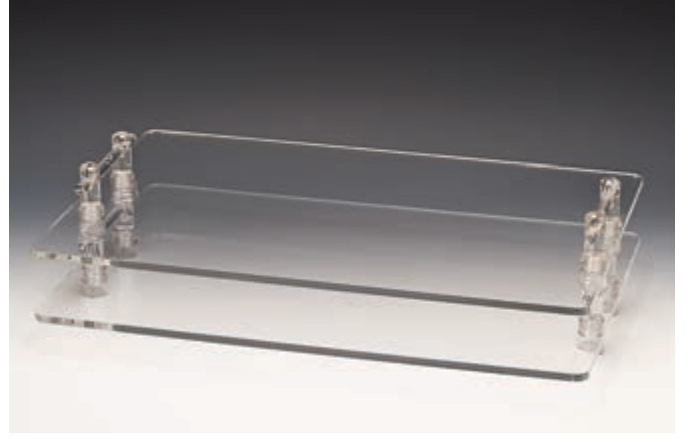

ZCP 584

AKRİLİK TEŞHİR STANDI / DİKDÖRTGEN
ACRYLIC DISPLAY STAND / RECTANGULAR
60 X 40 cm